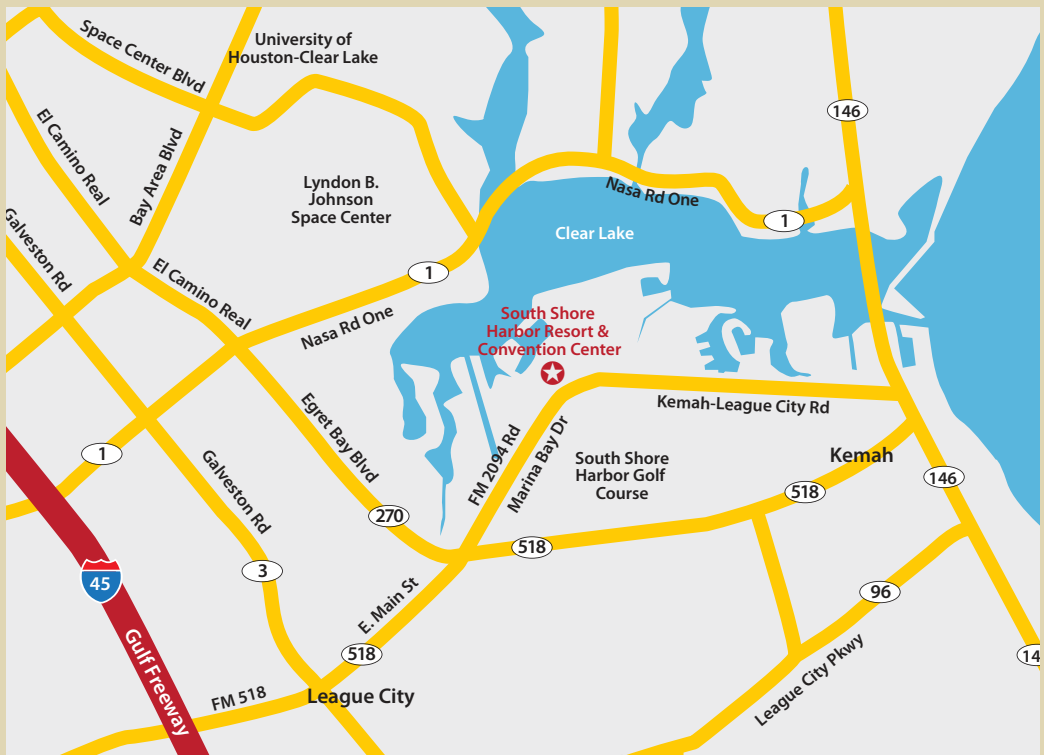

19161 Willamette Drive West Linn Or 97068

TL 503 699 2929 TF 866 989 2929

www.JohnstoneFinancial.com